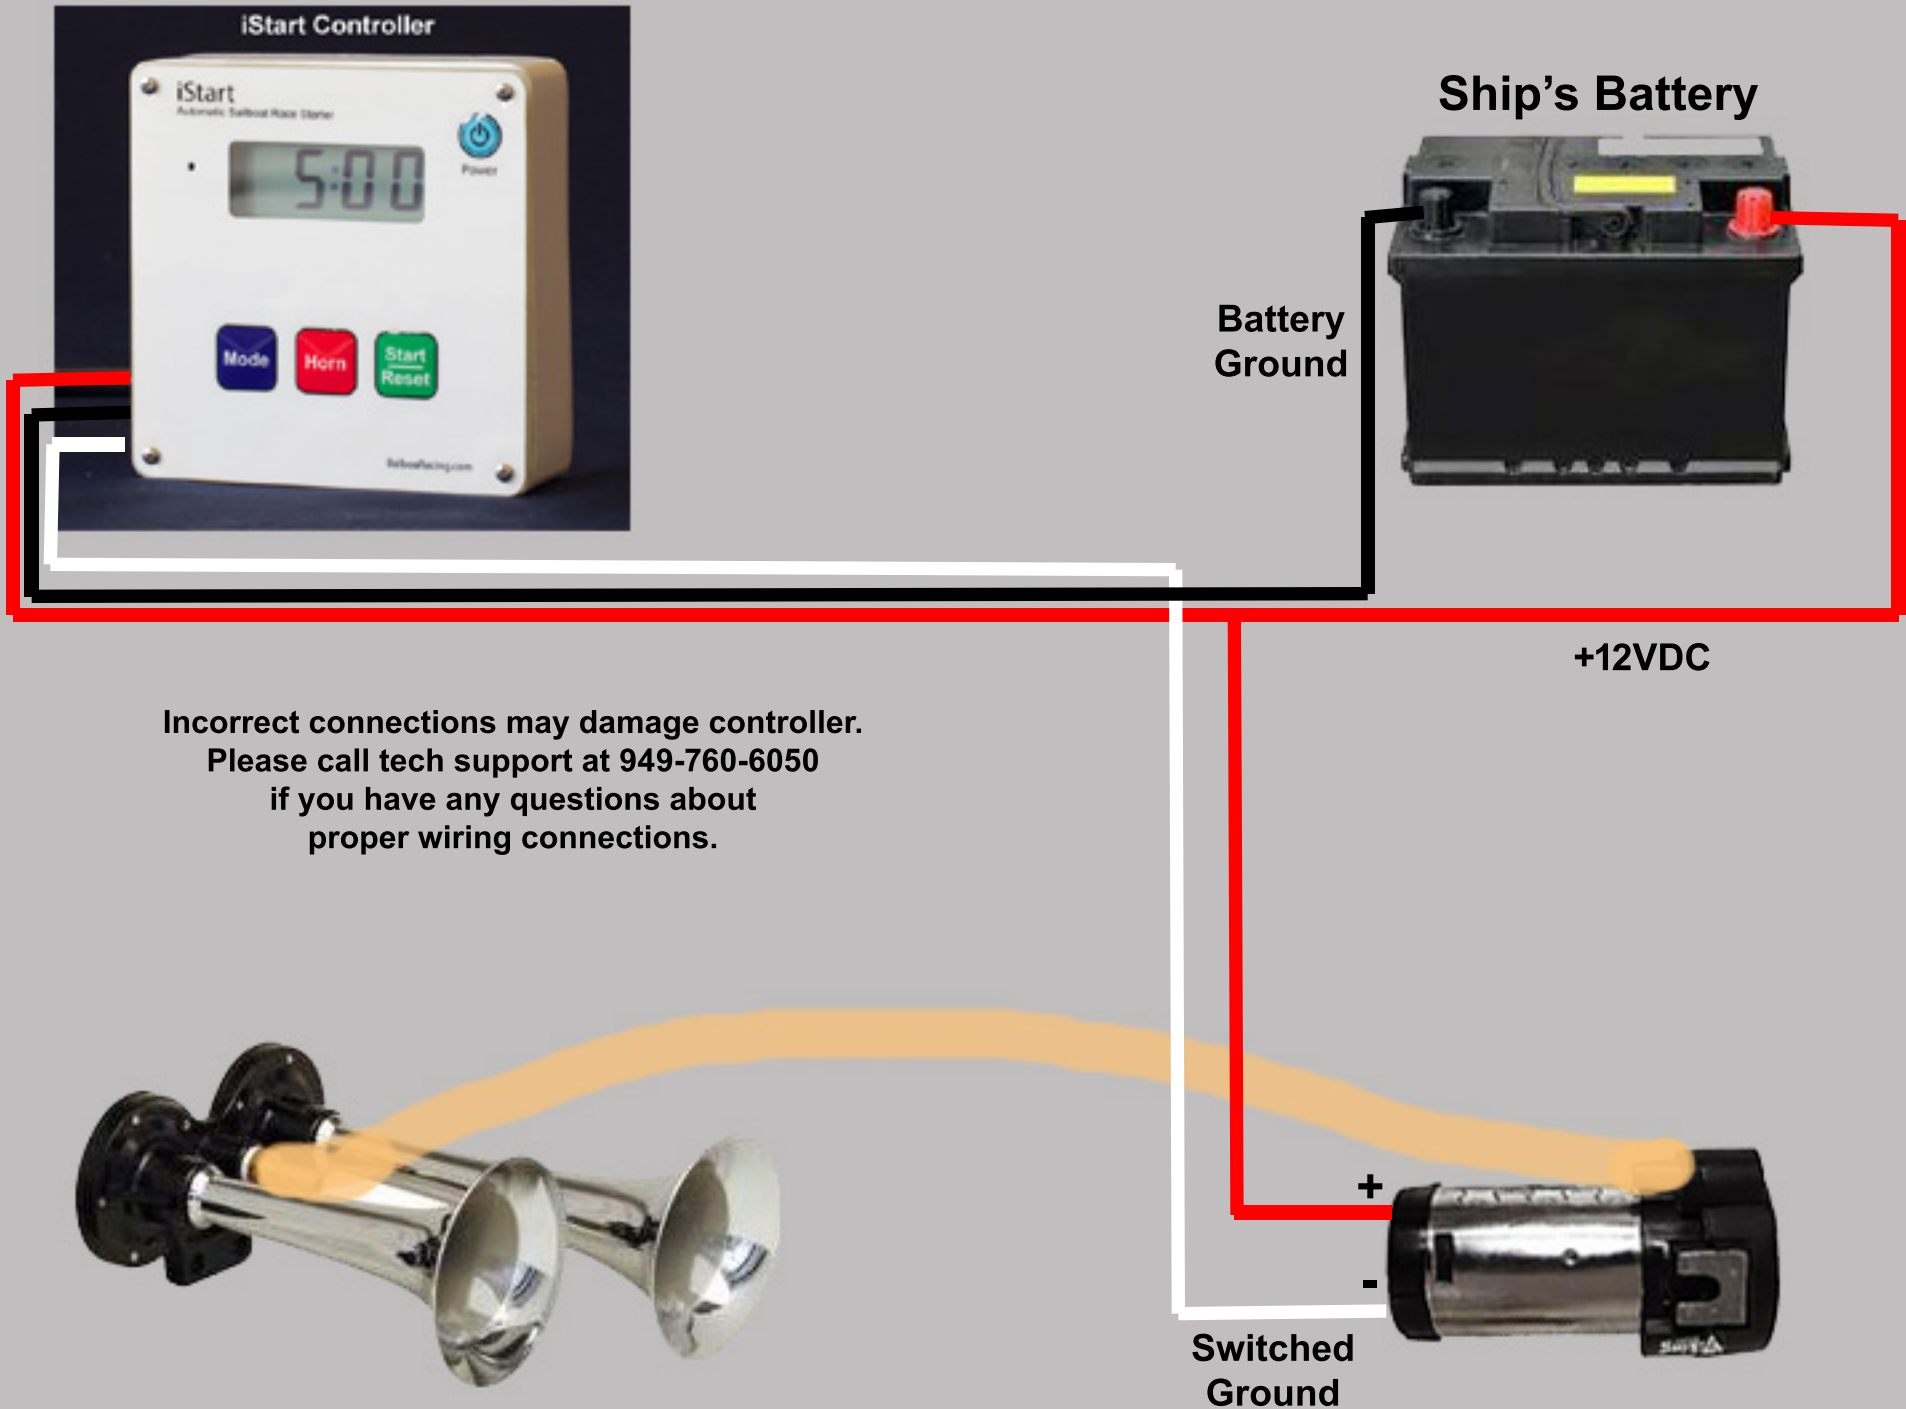

iStart Controller Wiring Diagram to Airhorn Pump without using a relay

Incorrect connections may damage controller.
Please call tech support at 949-760-6050
if you have any questions about
proper wiring connections.